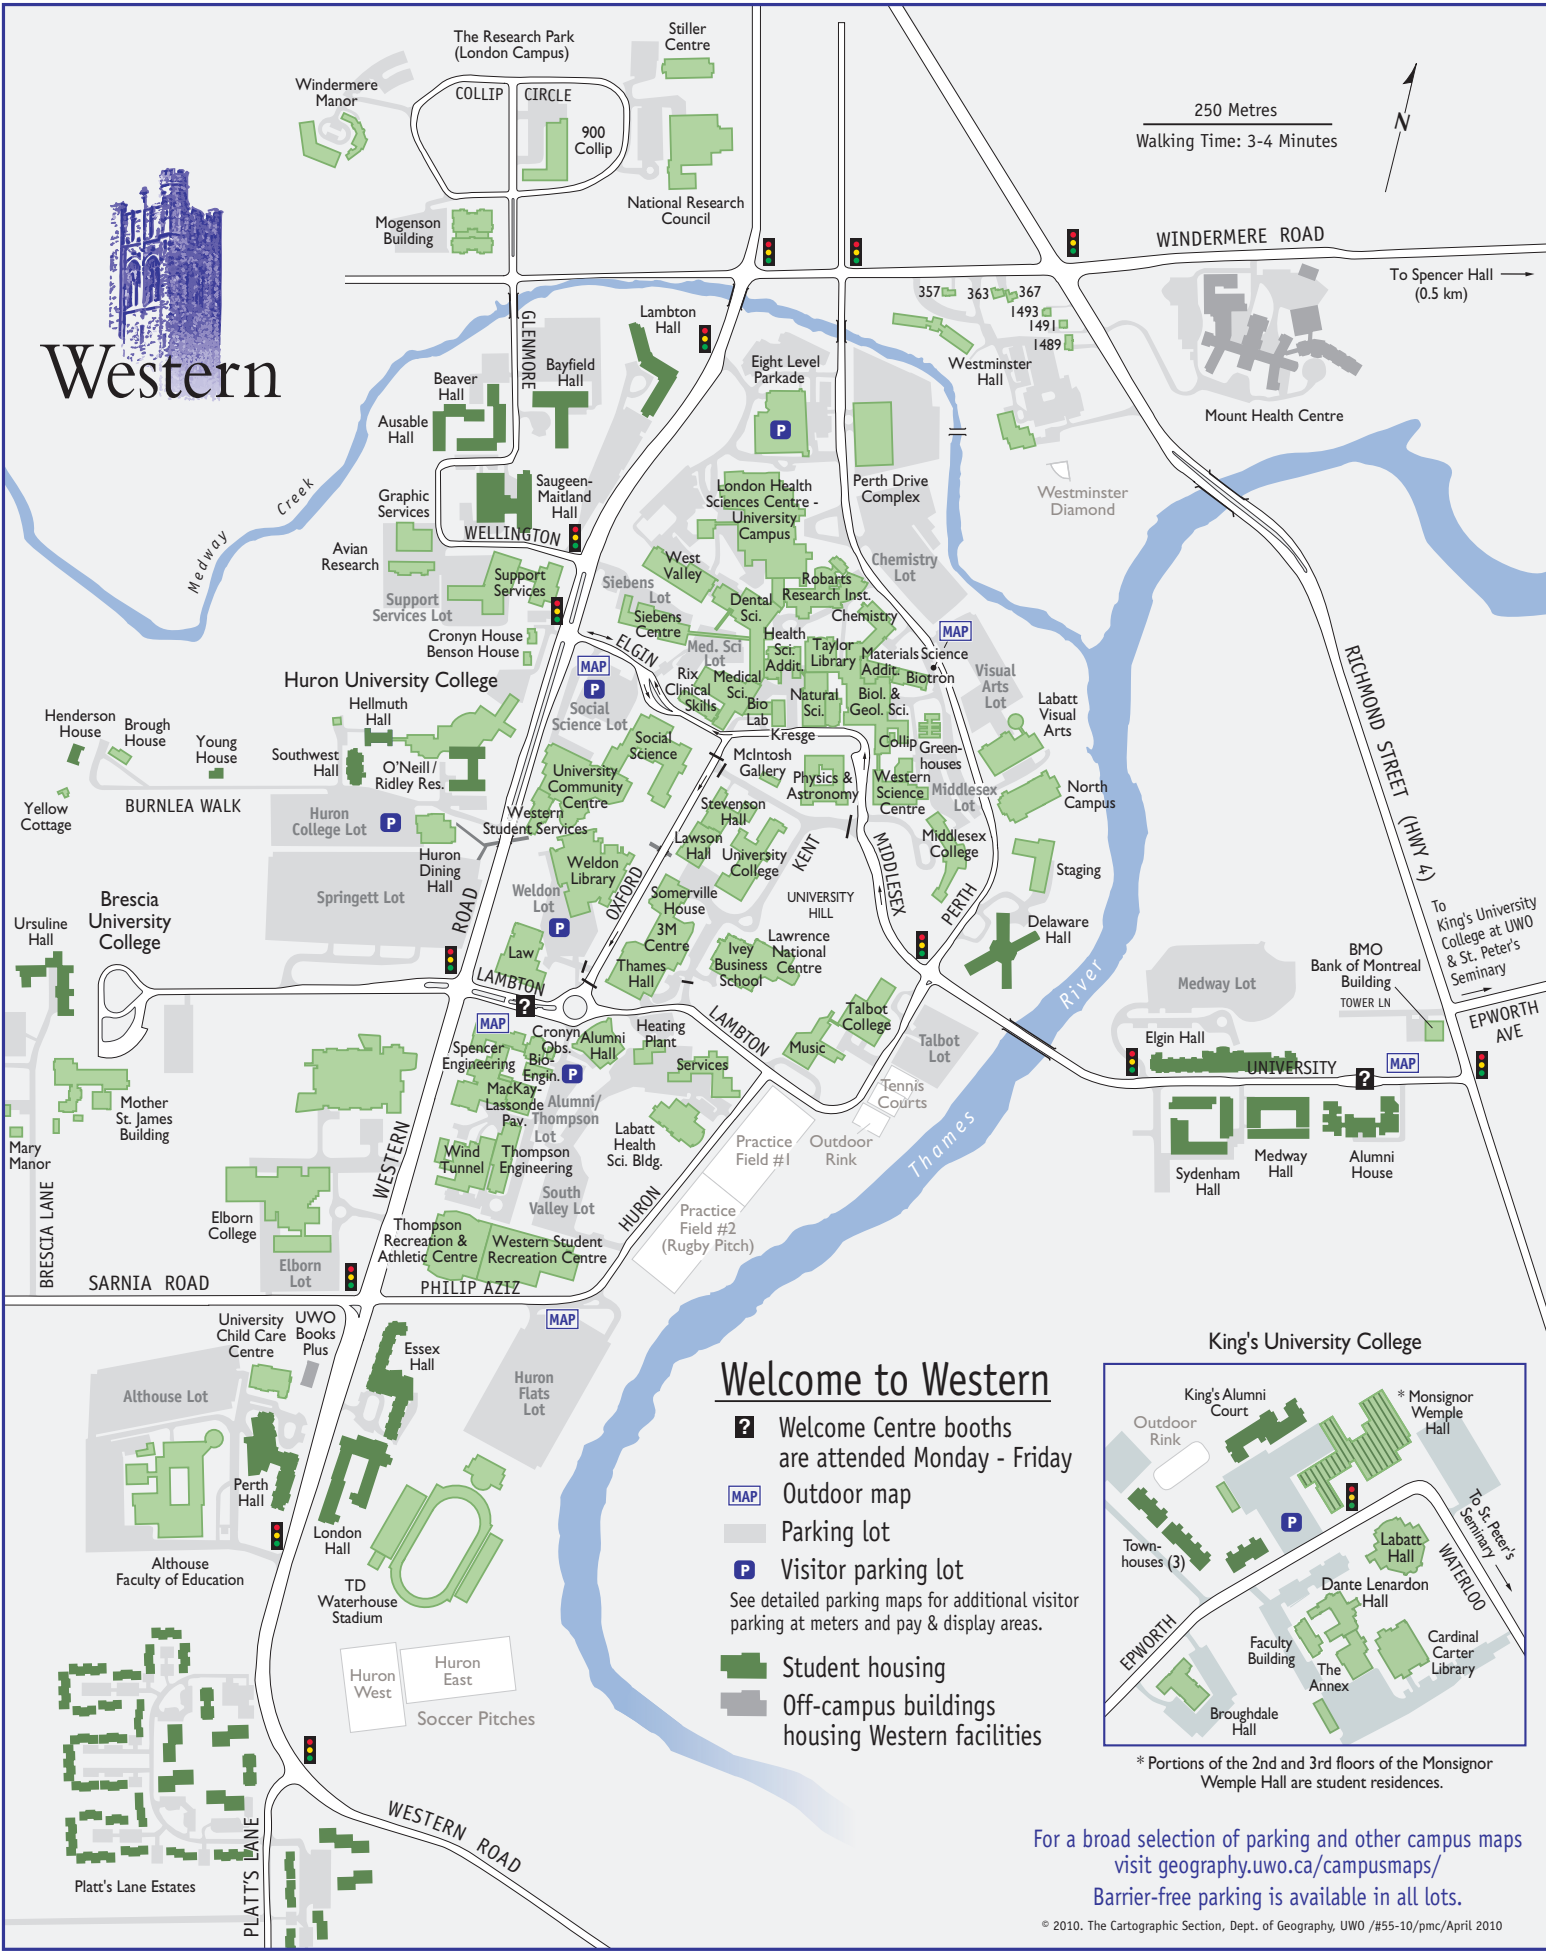

# Western

## Welcome to Western

- Welcome Centre booths are attended Monday - Friday
  - Outdoor map
  - Parking lot
  - Visitor parking lot
- See detailed parking maps for additional visitor parking at meters and pay & display areas.
- Student housing
  - Off-campus buildings housing Western facilities

For a broad selection of parking and other campus maps visit [geography.uwo.ca/campusmaps/](http://geography.uwo.ca/campusmaps/)  
Barrier-free parking is available in all lots.